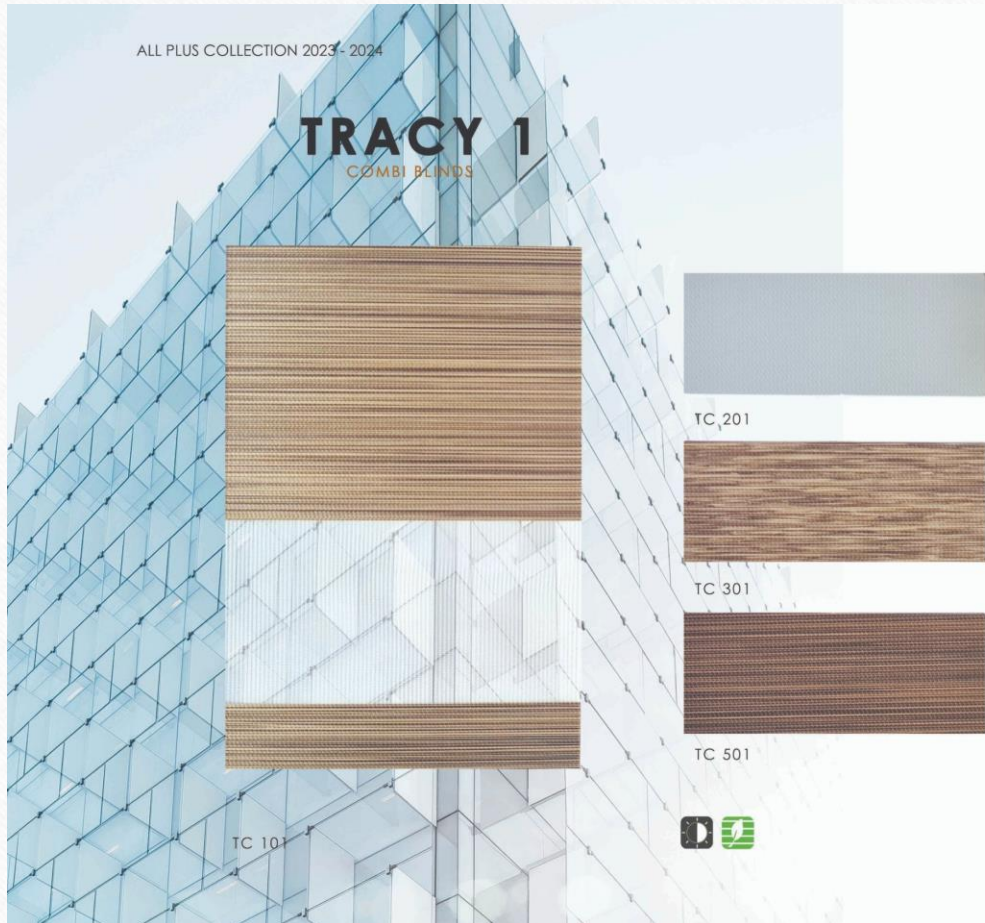

ALL PLUS COLLECTION 2023 - 2024

TRACY 1

COMBI BLINDS

01 . TRACY 1