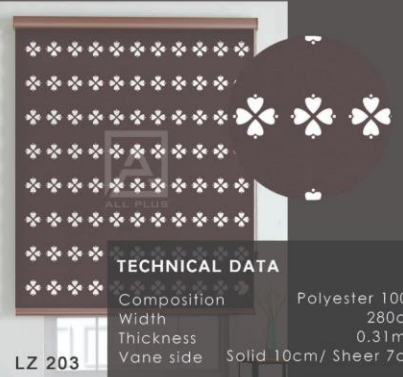

ROLLER ROMAN LASER